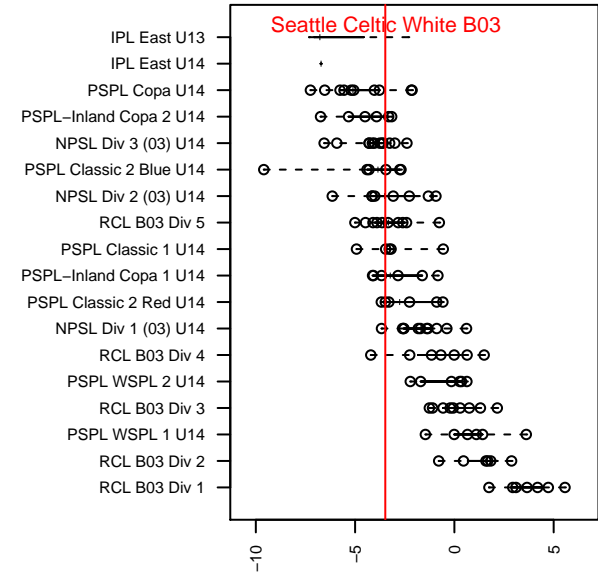

**attack and defense rating
relative to others at age
and all opponents in last 13 months**