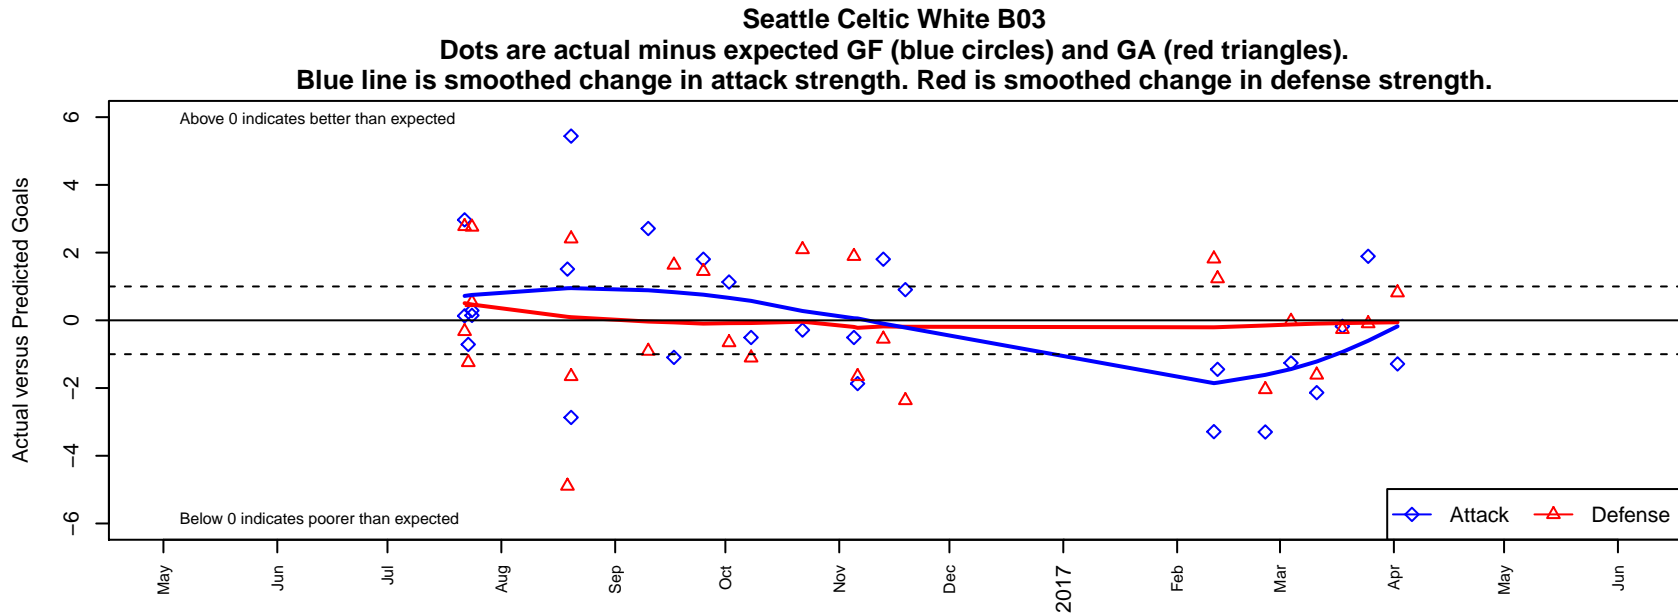

Seattle Celtic White B03

Seattle Celtic
 Seattle, WA
 B03 total strength=943
 attack=2.38 defense=1.13
 fall league = PSPL Classic 2 Red U14
 spr league = Spr PSPL Copa U14

alt names used:
 Seattle Celtic B03 White
 Seattle Celtic B03 White
 Seattle Celtic B03 White
 Seattle Celtic B03 White

Venues played:
 2016 Crossfire Select U14 Silver
 2016 Xtreme Cup BU14 Silver
 2016 PSPL Classic 2 Red U14
 2016 Spr PSPL Copa U14

**attack and defense variance (black dot)
relative to other teams
and top 10 in region**