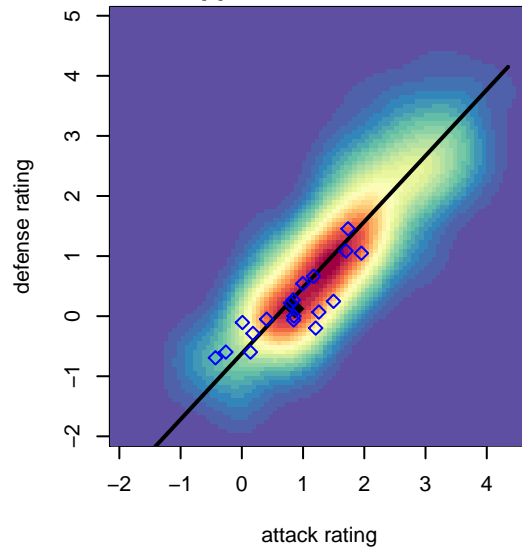

**attack and defense rating
relative to others at age
and all opponents in last 13 months**