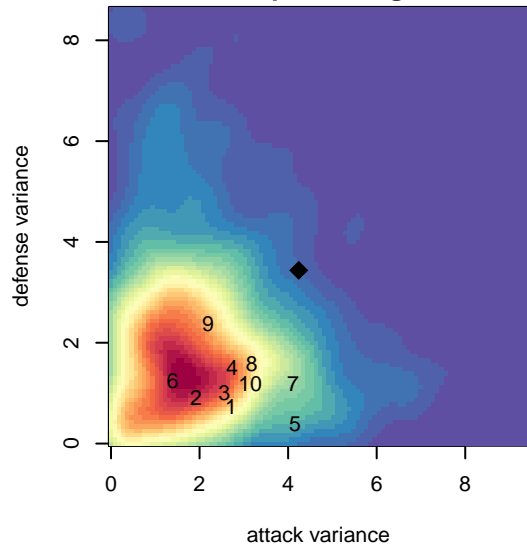

Seattle Celtic White B03

Seattle Celtic
 Seattle, WA
 B03 total strength=943
 attack=2.38 defense=1.13
 fall league = PSPL Classic 2 Red U14
 spr league = Spr PSPL Copa U14

alt names used:
 Seattle Celtic B03 White
 Seattle Celtic B03 White
 Seattle Celtic B03 White
 Seattle Celtic B03 White

Venues played:
 2016 Crossfire Select U14 Silver
 2016 Xtreme Cup BU14 Silver
 2016 PSPL Classic 2 Red U14
 2016 Spr PSPL Copa U14

**attack and defense variance (black dot)
relative to other teams
and top 10 in region**